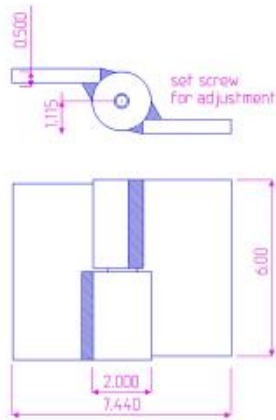

6" x 7 7/16" Heavy Duty Half Mortise Hinge

Model Number: 2100RH-316 Half Mortise

Price: \$ 970

- Application: Half Mortise
- Type: Right-Hand
- Material Type: 316L Stainless Steel
- Maximum Door Weight: 4,000 lbs.
- Maximum Radial Load: 1,630 lbs.
- Mount: Weld-On or Bolt-On
- Approximate Width: 7 7/16"
- Height: 6"
- Weight: 13 lbs.
- Finish: Plain
- Service: Heavy Duty